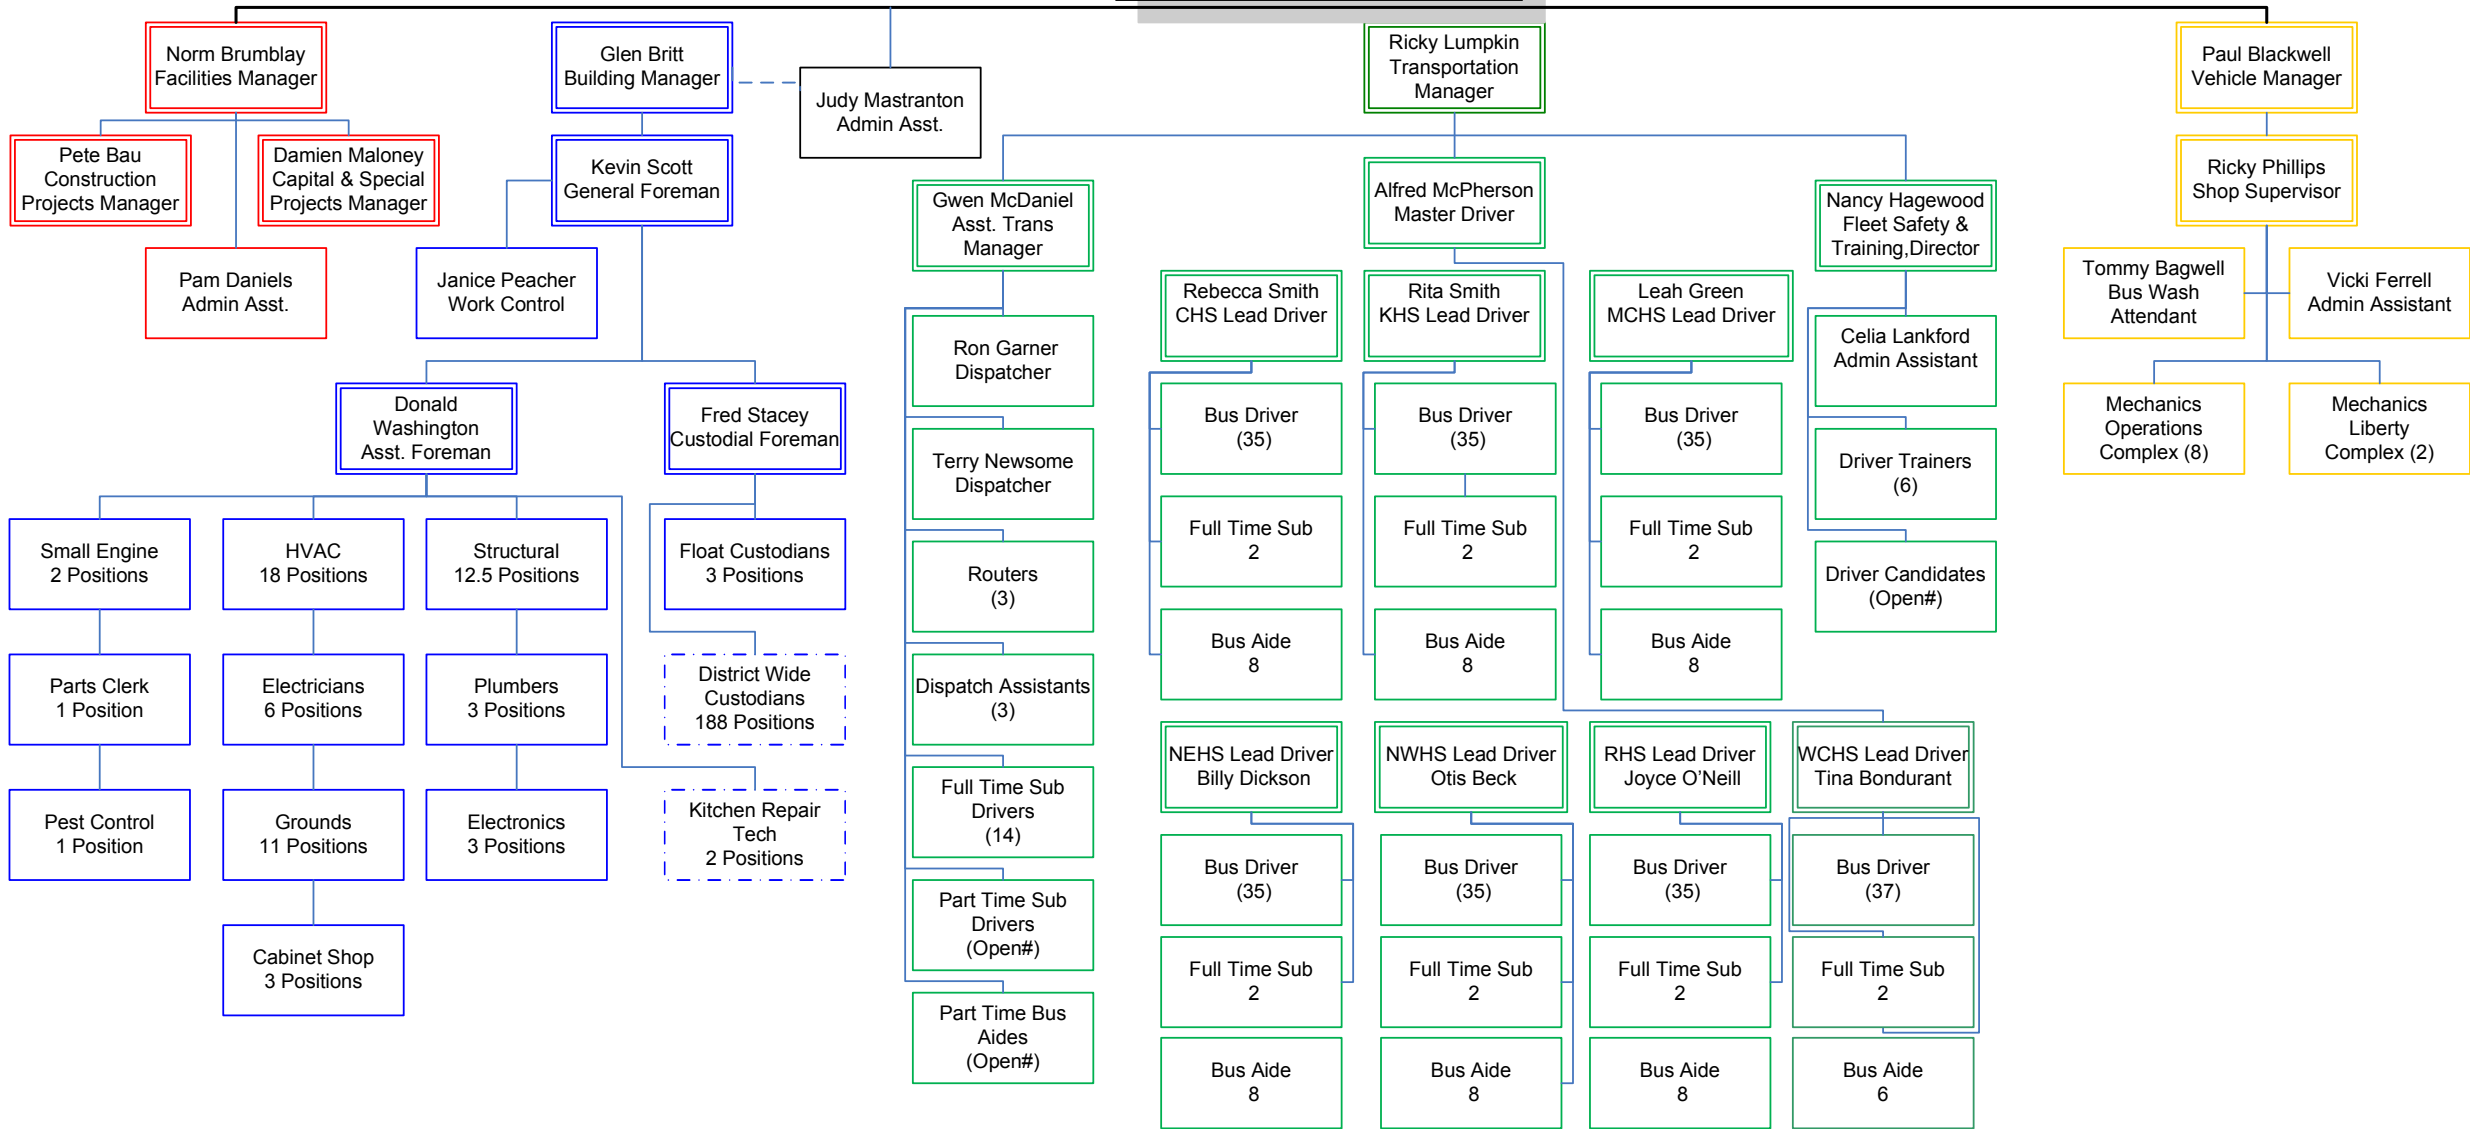

# Operations Department

**Jim Sumrell**  
Chief Operations Officer

**The Operations Department will have a positive effect on student achievement by providing safe and efficient transportation services to and from educational facilities that are designed, constructed, maintained and cleaned to a standard unmatched in the state of Tennessee.**